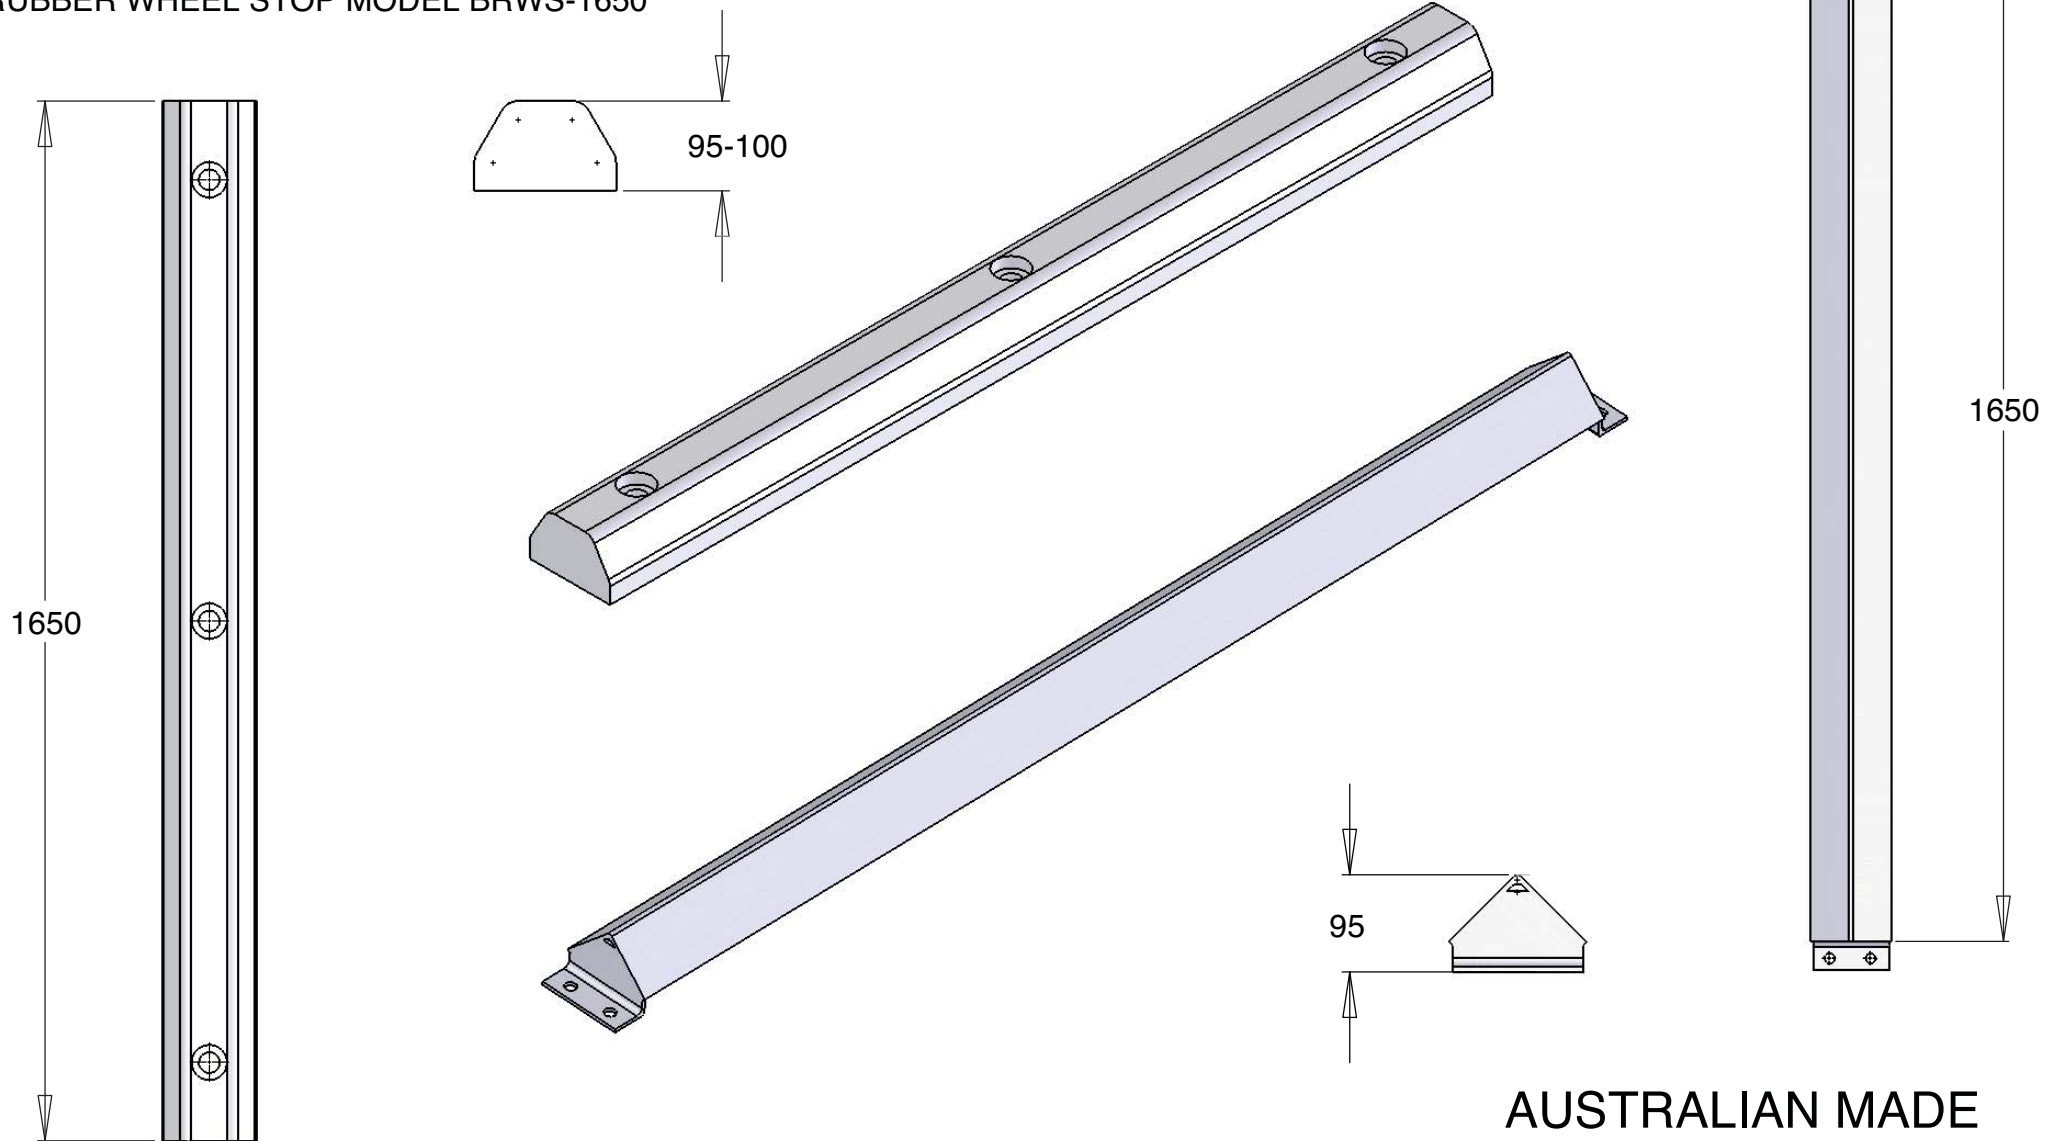

BOSS WHEEL STOPS

WHEEL STOPS

PLASTIC WHEEL STOP MODEL BPWS-1650
RUBBER WHEEL STOP MODEL BRWS-1650

**AUSTRALIAN MADE
METAL WHEEL STOP**

MODEL No: BMWS-1650
GALVANIZED FINISH